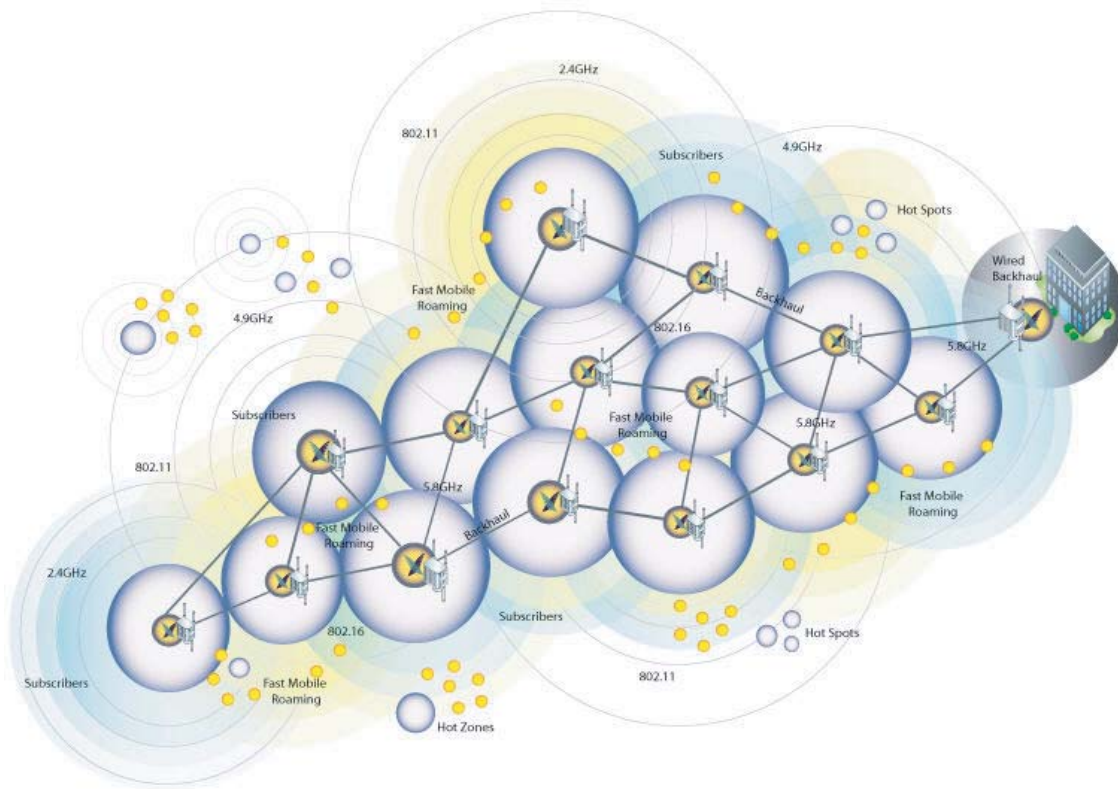

Looking for a public metro Wi-Fi network or secondary Internet backhauled for emergency response? WiFiFee can help. We've got extensive experience building and managing self-healing mesh networks that provide both public access and backup and emergency Internet for local police and fire first responders.

Mesh network diagram...

### WiFiFee:

- Can build multi-use public and private metro networks
- Enables your municipality to install security cameras where wires can't reach
- Helps you differentiate your high-tech community from the next
- Fully secured and scalable designs